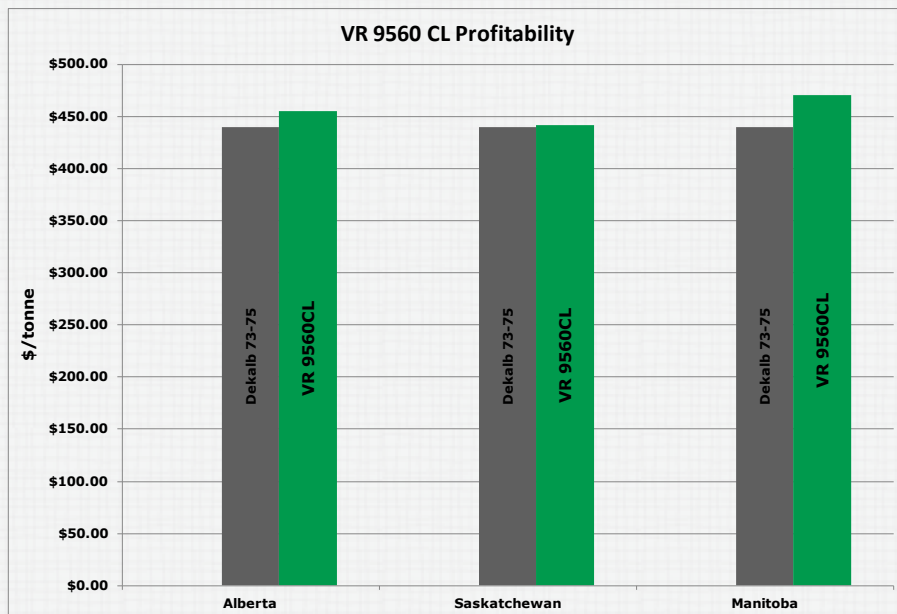

PROVEN[®] VR9560CL

Get the Clearfield[®] advantage for top yields.

Proven VR 9560 CL - A consistent performer over a wide range of conditions and suited to all growing zones, is an excellent choice for Clearfield[®] canola acres. With strong resistance to blackleg and fusarium wilt, Proven VR 9560 CL brings in higher yields and more profits for western Canadian growers. Sign a non-GMO production contract for even more profits.

HYBRID	MATURITY (+/- DAYS VR 9559 G)	HERBICIDE SYSTEM	STANDABILITY RATING (ON SCALE OF 1 TO 5,5=FLAT)	STANDABILITY CLASS	HEIGHT (CM)	BLACKLEG	FUSARIUM WILT
VR 9560 CL	+1.4	CL	2.2	Excellent	112	R	R

Yield results based on a base yield of 40 bu/ac, and 2013 Proven Performance Checks. A generic canola price of \$485 per tonne (\$11 per bu) plus posted Viterro premiums for VR 9560 CL and Clearfield Nexera Hybrids in the May delivery period.